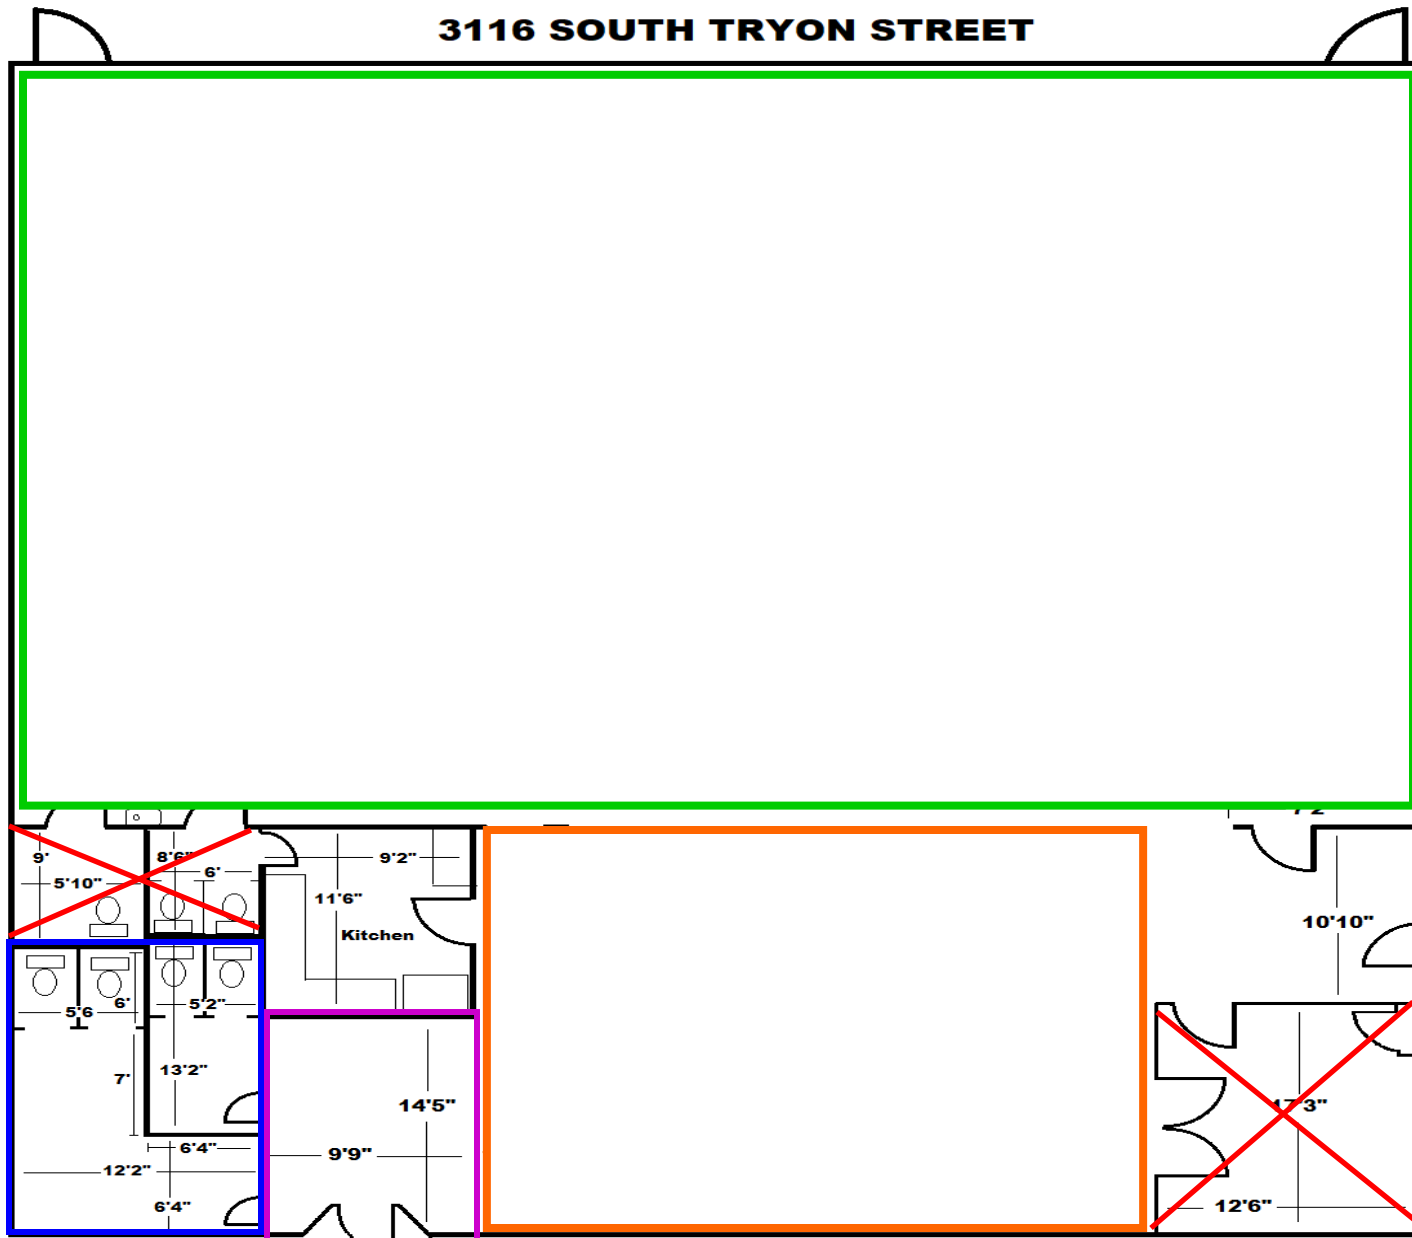

3116 SOUTH TRYON STREET

SIDE DOOR FOR UNLOADING

BATHROOMS

FRONT DOOR

— MAIN AREA
— FOOD AREA